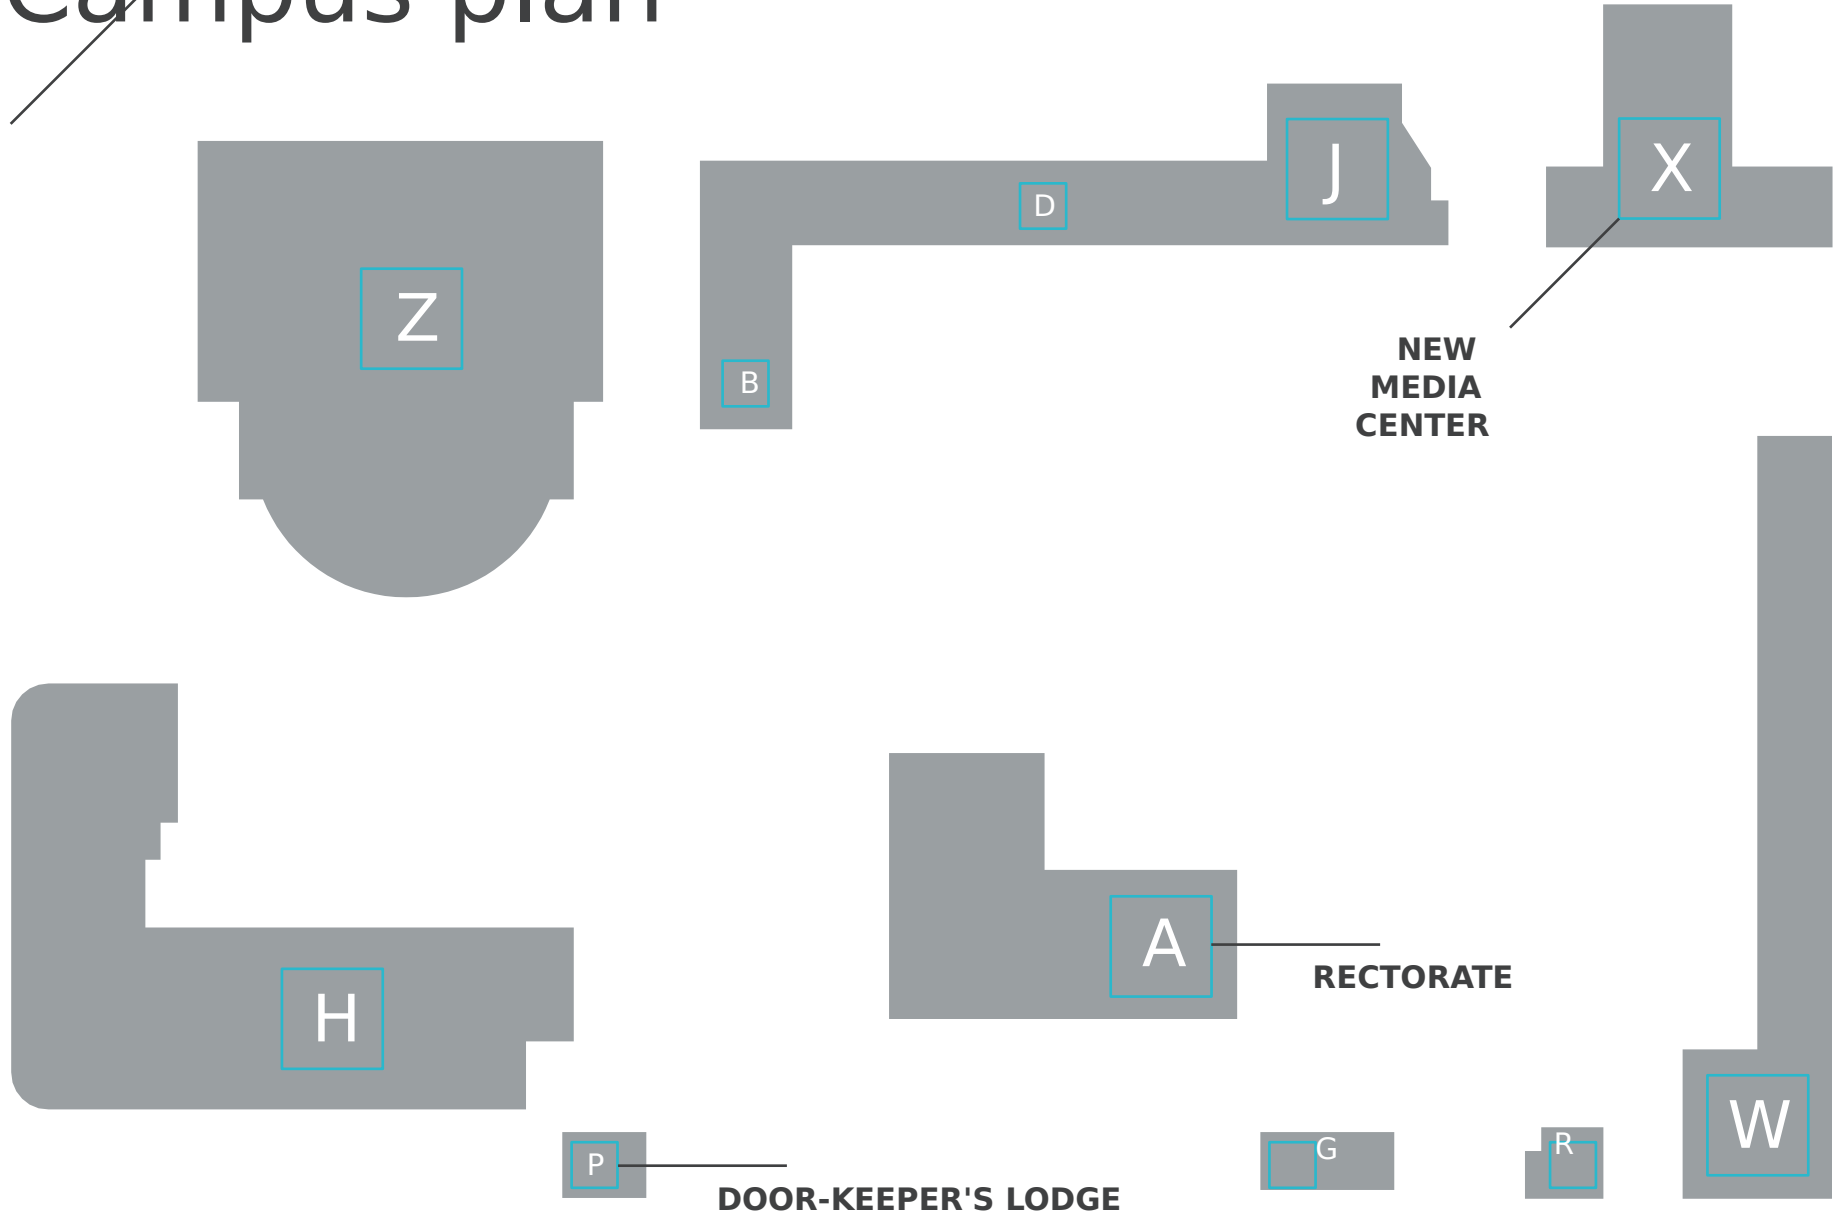

Campus plan

Campus plan

A Rectorate
Film & TV Direction Department Office
Direction of Photography & TV Production
Department Office
Animation & Special Effects - Secretary's Office
Senate Room
Screening Room - School Cinema

D Lighting Department

G Promotion Office
International Relations Department

H Acting Department
Library & Film Information Centre
Costume Storeroom
Multimedia
Classroom
Screening Room
Photography/Film
Studio
Canteen
Gym

Z Film Studio
TV Studio
Publishing Unit Bookshop
Xerox Point
Computer Room
Snack & Coffee Bar
ZET Cafe